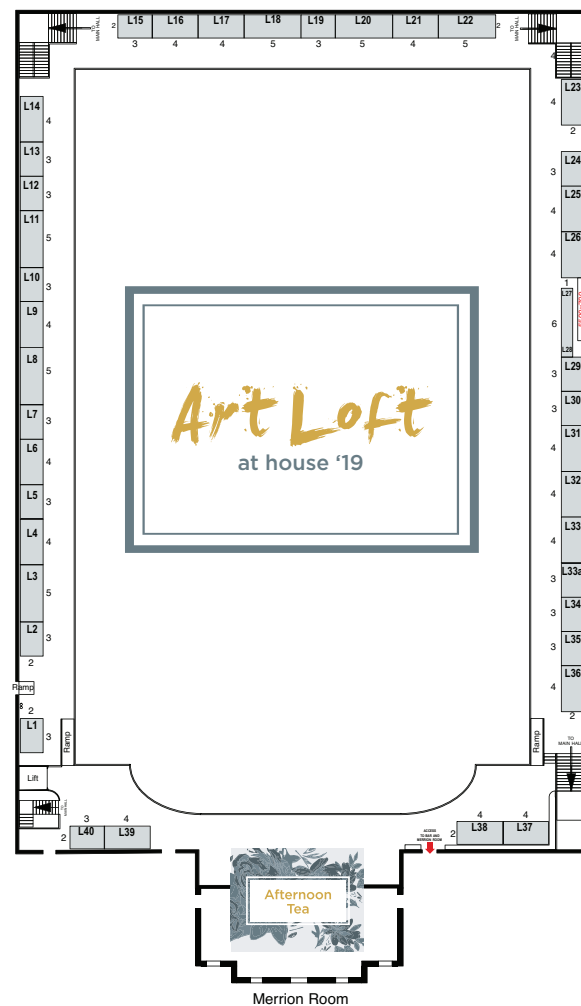

house

Ireland's Interior Design Event

THE 2019 FLOORPLAN

Irish Independent  Sunday Independent Independent.ie 

house

Ireland's Interior Design Event

RDS Dublin
24-26 May 2019
house-event.ie

The 2019 Floorplan

Divider walls, carpet, name panel,
1 spotlight per 6 m sq (min of two)
€55 per m sq.

*Please Note: Allow for a 50mm discrepancy in the internal stand sizes with shell scheme to cover the depth of the timber flats. Please consult with the Operations Team if exact dimensions are required.

- Exhibitor Spaces
- Balcony Art Loft Spaces
- Feature Areas
- Pillars