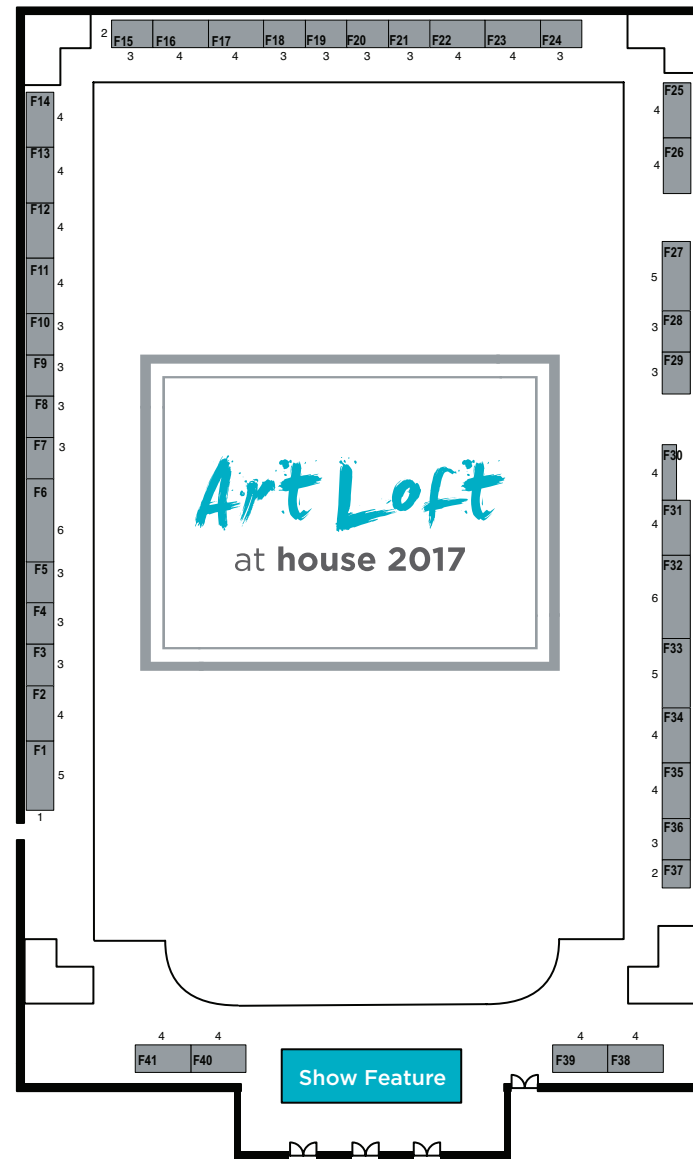

# house

Ireland's New Interior Design Event

26-28 May 2017  
RDS Main Hall, Dublin 4  
[house-event.ie](http://house-event.ie)

## The 2017 Show

Take your place in the new home of Irish style.

### Shell Rates

Shell mandatory for stands 15m or under.  
Price €55 per m sq.

Shell includes:  
Divider walls, carpet, name panel,  
1 spotlight per 6 m sq (min of two)  
€55.00 per m sq.

\*Please Note: Allow for a 50mm discrepancy in the internal stand sizes with shell scheme to cover the depth of the timber flats. Please consult with the Operations Team if exact dimensions are required.